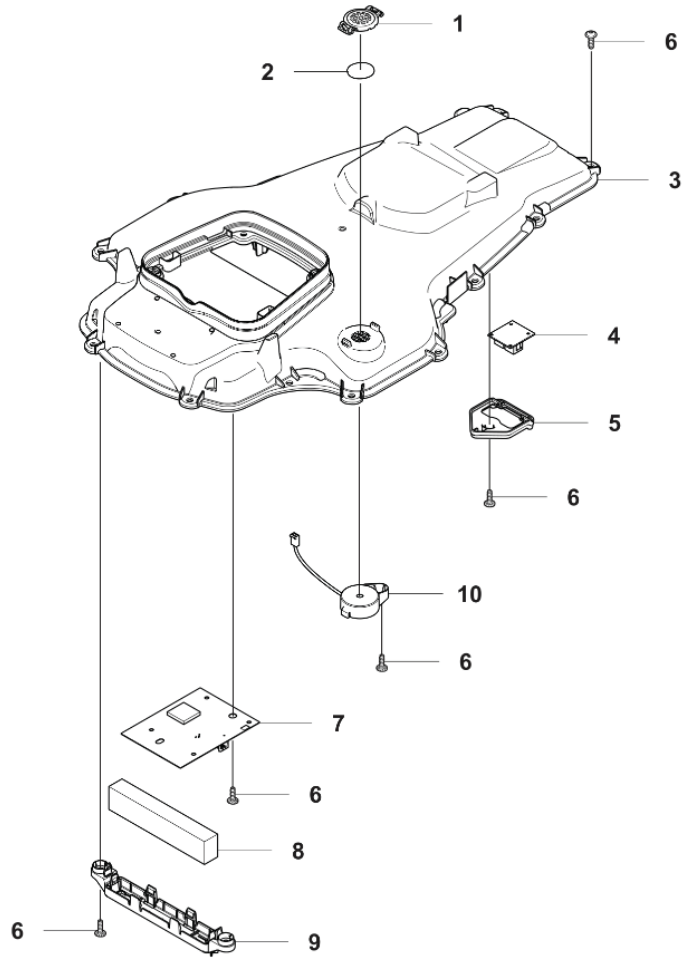

**AUTOMOWER 430X NERA
CHASSIS UPPER**

REF.	ART. NR	ARTIKELBESKRIVNING	ANMÄRKNING	KIT
1	586038902	KÅPA	Cover air filter	1
2	577753701	FILTER	Air Filter	1
3	599909801	CHASSI	Chassis Upper	1
4	591125501	KRETSKORT	Magnetic Sensor Circuit Board	1
5	535563901	HÅLLARE	Holder Magnetic Sensor Circuit Board	1
6	574450101	SKRUV ITXPANT	Screw	20
7	586662313	GPS MODULE	Communication circuit board, CBT5	1
8	598503602	VIKT	Weight	1
9	531352801	HÅLLARE	Weight holder	1
10	531351801	KABLAGE KPL	Buzzer	1