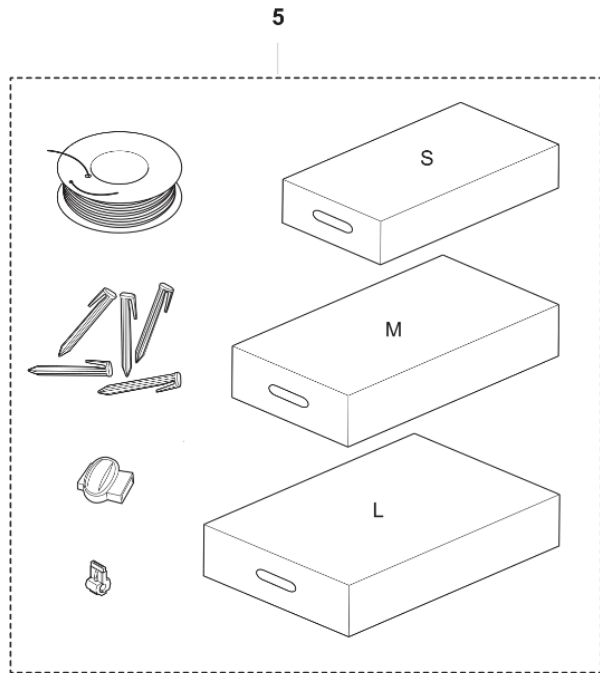

**AUTOMOWER 430X NERA
INSTALLATION ACCESSORIES**

REF.	ART. NR	ARTIKELBESKRIVNING	ANMÄRKNING	KIT
1	599662601	DRIVENHET	Power unit EU	1
1	599662602	DRIVENHET	Power unit UK	1
1	599662603	DRIVENHET	Power unit CH	1
1	599662605	DRIVENHET	Power unit AU, NZ	1
2	579825103	KABLAGE KPL	Low Voltage Cable 3 m	1
3	579825104	KABLAGE KPL	Low Voltage Cable 5 m	1
4	579825101	KABLAGE KPL	Low Voltage Cable 20 m	1
4	579825102	KABLAGE KPL	Low Voltage Cable 10 m	1
5	967972101	INSTALLATION KIT	S Wire 150 m, Staples 300 pc, Connectors 3 pcs, Couplers 5 pcs	1
5	967972201	INSTALLATION KIT	M Wire 250 m, Staples 400 pc, Connectors 3 pcs, Couplers 5 pcs	1
5	967972301	INSTALLATION KIT	L Wire 400 m, Staples 600 pc, Connectors 5 pcs, Couplers 5 pcs	1
6	535129002	KOPPLING	Loop Wire Connector, Blister Pack 100 pcs	1
6	577864801	KOPPLING	Loop Wire Connector	1
7	501980203	KOPPLING	Coupler, 100 pcs	1
7	577864701	KOPPLING	Coupler	1
8	577864201	KLAMMER	100 pcs	1
9	597237802	VAJER	Wire, 50m	1
10	597237801	VAJER	Wire, 150m	1
11	580662006	VAJER	Wire, 250m	1
12	593297702	VAJER	Wire, 300m	1
12	522914102	VAJER	Wire, 500m	1
12	580662009	VAJER	Wire, 800m	1
15	597539501	SATS	Boundary wire repair kit	1
16	595084401	BLADE SET	Endurance Blade, 6 pcs	1
16	595084402	BLADE SET	Endurance Blade, 45 pcs	1
16	595084403	BLADE SET	Endurance Blade, 300 pcs	1
17	599805201	BLADE SET	Endurance HSS Blades 6 pcs	1
17	599805202	BLADE SET	Endurance HSS Blades 45 pcs	1
17	599805203	BLADE SET	Endurance HSS Blades 300 pcs	1
18	577606604	BLADE SET	Blades 300 pcs incl. Screws	1
18	577864603	BLADE SET	Blades 9 pcs incl. Screws	1
18	577606505	BLADE SET	Blades 45 pcs incl. Screws	1
18	599805302	BLADE SET	Blades 300 pcs	1
18	599805301	BLADE SET	Blades 45 pcs	1
19	970663401	EPOS MODULE	EPOS Plug-in kit, EU	1
19	970663403	EPOS MODULE	EPOS Plug-in kit, GB,IE	1
19	970663404	EPOS MODULE	EPOS Plug-in kit, CH	1
19	970663406	EPOS MODULE	EPOS Plug-in kit, NZ	1
19	970663407	EPOS MODULE	EPOS Plug-in kit, AU	1
20	535545301	EPOS MODULE	EPOS Plug-in, EU, GB, IE, CH	1
20	535545302	EPOS MODULE	EPOS Plug-in, AU	1
20	535545303	EPOS MODULE	EPOS Plug-in, NZ	1
21	970468201	REFERENCE STATION	Reference station, EU	1
21	970468203	REFERENCE STATION	Reference station, GB,IE	1
21	970468204	REFERENCE STATION	Reference station, CH	1
21	970468206	REFERENCE STATION	Reference station, NZ	1
21	970468207	REFERENCE STATION	Reference station, AU	1
22	597435801	SCREW	Anchor screws, 6pcs	1