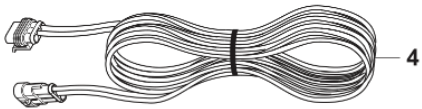

**AUTOMOWER 430X NERA  
INSTALLATION ACCESSORIES**

REF.	ART. NR	ARTIKELBESKRIVNING	ANMÄRKNING	KIT
1	599662601	DRIVENHET	Power unit EU	1
1	599662602	DRIVENHET	Power unit UK	1
1	599662603	DRIVENHET	Power unit CH	1
1	599662605	DRIVENHET	Power unit AU, NZ	1
2	579825103	KABLAGE KPL	Low Voltage Cable 3 m	1
3	579825104	KABLAGE KPL	Low Voltage Cable 5 m	1
4	579825101	KABLAGE KPL	Low Voltage Cable 20 m	1
4	579825102	KABLAGE KPL	Low Voltage Cable 10 m	1
5	967972101	INSTALLATION KIT	S Wire 150 m, Staples 300 pc, Connectors 3 pcs, Couplers 5 pcs	1
5	967972201	INSTALLATION KIT	M Wire 250 m, Staples 400 pc, Connectors 3 pcs, Couplers 5 pcs	1
5	967972301	INSTALLATION KIT	L Wire 400 m, Staples 600 pc, Connectors 5 pcs, Couplers 5 pcs	1
6	535129002	KOPPLING	Loop Wire Connector, Blister Pack 100 pcs	1
6	577864801	KOPPLING	Loop Wire Connector	1
7	501980203	KOPPLING	Coupler, 100 pcs	1
7	577864701	KOPPLING	Coupler	1
8	577864201	KLAMMER	100 pcs	1
9	597237802	VAJER	Wire, 50m	1
10	597237801	VAJER	Wire, 150m	1
11	580662006	VAJER	Wire, 250m	1
12	593297702	VAJER	Wire, 300m	1
12	522914102	VAJER	Wire, 500m	1
12	580662009	VAJER	Wire, 800m	1
15	597539501	SATS	Boundary wire repair kit	1
16	595084401	BLADE SET	Endurance Blade, 6 pcs	1
16	595084402	BLADE SET	Endurance Blade, 45 pcs	1
16	595084403	BLADE SET	Endurance Blade, 300 pcs	1
17	599805201	BLADE SET	Endurance HSS Blades 6 pcs	1
17	599805202	BLADE SET	Endurance HSS Blades 45 pcs	1
17	599805203	BLADE SET	Endurance HSS Blades 300 pcs	1
18	577606604	BLADE SET	Blades 300 pcs incl. Screws	1
18	577864603	BLADE SET	Blades 9 pcs incl. Screws	1
18	577606505	BLADE SET	Blades 45 pcs incl. Screws	1
18	599805302	BLADE SET	Blades 300 pcs	1
18	599805301	BLADE SET	Blades 45 pcs	1
19	970663401	EPOS MODULE	EPOS Plug-in kit, EU	1
19	970663403	EPOS MODULE	EPOS Plug-in kit, GB,IE	1
19	970663404	EPOS MODULE	EPOS Plug-in kit, CH	1
19	970663406	EPOS MODULE	EPOS Plug-in kit, NZ	1
19	970663407	EPOS MODULE	EPOS Plug-in kit, AU	1
20	535545301	EPOS MODULE	EPOS Plug-in, EU, GB, IE, CH	1
20	535545302	EPOS MODULE	EPOS Plug-in, AU	1
20	535545303	EPOS MODULE	EPOS Plug-in, NZ	1
21	970468201	REFERENCE STATION	Reference station, EU	1
21	970468203	REFERENCE STATION	Reference station, GB,IE	1
21	970468204	REFERENCE STATION	Reference station, CH	1
21	970468206	REFERENCE STATION	Reference station, NZ	1
21	970468207	REFERENCE STATION	Reference station, AU	1
22	597435801	SCREW	Anchor screws, 6pcs	1