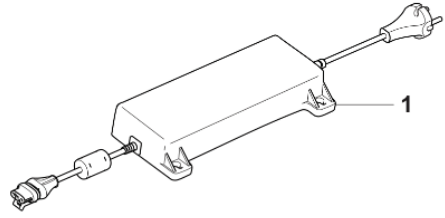

**AUTOMOWER 430X NERA
INSTALLATION ACCESSORIES**

REF.	ART. NR	ARTIKELBESKRIVNING	ANMÄRKNING	KIT
1	599662601	DRIVENHET	Power unit EU	1
1	599662602	DRIVENHET	Power unit UK	1
1	599662603	DRIVENHET	Power unit CH	1
1	599662605	DRIVENHET	Power unit AU, NZ	1
2	579825103	KABLAGE KPL	Low Voltage Cable 3 m	1
3	579825104	KABLAGE KPL	Low Voltage Cable 5 m	1
4	579825101	KABLAGE KPL	Low Voltage Cable 20 m	1
4	579825102	KABLAGE KPL	Low Voltage Cable 10 m	1
5	967972101	INSTALLATION KIT	S Wire 150 m, Staples 300 pc, Connectors 3 pcs, Couplers 5 pcs	1
5	967972201	INSTALLATION KIT	M Wire 250 m, Staples 400 pc, Connectors 3 pcs, Couplers 5 pcs	1
5	967972301	INSTALLATION KIT	L Wire 400 m, Staples 600 pc, Connectors 5 pcs, Couplers 5 pcs	1
6	535129002	KOPPLING	Loop Wire Connector, Blister Pack 100 pcs	1
6	577864801	KOPPLING	Loop Wire Connector	1
7	501980203	KOPPLING	Coupler, 100 pcs	1
7	577864701	KOPPLING	Coupler	1
8	577864201	KLAMMER	100 pcs	1
9	597237802	VAJER	Wire, 50m	1
10	597237801	VAJER	Wire, 150m	1
11	580662006	VAJER	Wire, 250m	1
12	593297702	VAJER	Wire, 300m	1
12	522914102	VAJER	Wire, 500m	1
12	580662009	VAJER	Wire, 800m	1
15	597539501	SATS	Boundary wire repair kit	1
16	595084401	BLADE SET	Endurance Blade, 6 pcs	1
16	595084402	BLADE SET	Endurance Blade, 45 pcs	1
16	595084403	BLADE SET	Endurance Blade, 300 pcs	1
17	599805201	BLADE SET	Endurance HSS Blades 6 pcs	1
17	599805202	BLADE SET	Endurance HSS Blades 45 pcs	1
17	599805203	BLADE SET	Endurance HSS Blades 300 pcs	1
18	577606604	BLADE SET	Blades 300 pcs incl. Screws	1
18	577864603	BLADE SET	Blades 9 pcs incl. Screws	1
18	577606505	BLADE SET	Blades 45 pcs incl. Screws	1
18	599805302	BLADE SET	Blades 300 pcs	1
18	599805301	BLADE SET	Blades 45 pcs	1
19	970663401	EPOS MODULE	EPOS Plug-in kit, EU	1
19	970663403	EPOS MODULE	EPOS Plug-in kit, GB,IE	1
19	970663404	EPOS MODULE	EPOS Plug-in kit, CH	1
19	970663406	EPOS MODULE	EPOS Plug-in kit, NZ	1
19	970663407	EPOS MODULE	EPOS Plug-in kit, AU	1
20	535545301	EPOS MODULE	EPOS Plug-in, EU, GB, IE, CH	1
20	535545302	EPOS MODULE	EPOS Plug-in, AU	1
20	535545303	EPOS MODULE	EPOS Plug-in, NZ	1
21	970468201	REFERENCE STATION	Reference station, EU	1
21	970468203	REFERENCE STATION	Reference station, GB,IE	1
21	970468204	REFERENCE STATION	Reference station, CH	1
21	970468206	REFERENCE STATION	Reference station, NZ	1
21	970468207	REFERENCE STATION	Reference station, AU	1
22	597435801	SCREW	Anchor screws, 6pcs	1