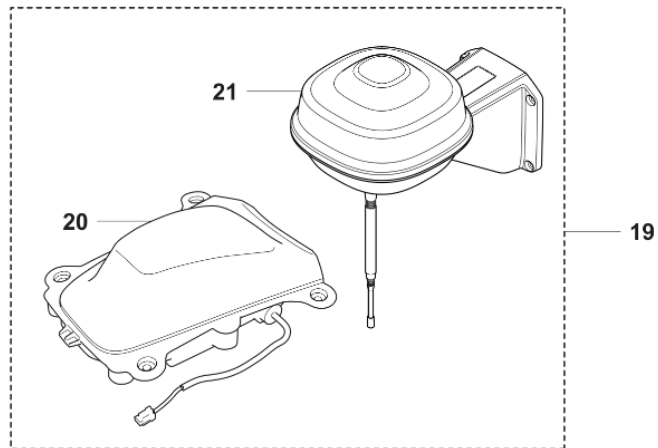

**AUTOMOWER 430X NERA
INSTALLATION ACCESSORIES**

REF.	ART. NR	ARTIKELBESKRIVNING	ANMÄRKNING	KIT
1	599662601	DRIVENHET	Power unit EU	1
1	599662602	DRIVENHET	Power unit UK	1
1	599662603	DRIVENHET	Power unit CH	1
1	599662605	DRIVENHET	Power unit AU, NZ	1
2	579825103	KABLAGE KPL	Low Voltage Cable 3 m	1
3	579825104	KABLAGE KPL	Low Voltage Cable 5 m	1
4	579825101	KABLAGE KPL	Low Voltage Cable 20 m	1
4	579825102	KABLAGE KPL	Low Voltage Cable 10 m	1
5	967972101	INSTALLATION KIT	S Wire 150 m, Staples 300 pc, Connectors 3 pcs, Couplers 5 pcs	1
5	967972201	INSTALLATION KIT	M Wire 250 m, Staples 400 pc, Connectors 3 pcs, Couplers 5 pcs	1
5	967972301	INSTALLATION KIT	L Wire 400 m, Staples 600 pc, Connectors 5 pcs, Couplers 5 pcs	1
6	535129002	KOPPLING	Loop Wire Connector, Blister Pack 100 pcs	1
6	577864801	KOPPLING	Loop Wire Connector	1
7	501980203	KOPPLING	Coupler, 100 pcs	1
7	577864701	KOPPLING	Coupler	1
8	577864201	KLAMMER	100 pcs	1
9	597237802	VAJER	Wire, 50m	1
10	597237801	VAJER	Wire, 150m	1
11	580662006	VAJER	Wire, 250m	1
12	593297702	VAJER	Wire, 300m	1
12	522914102	VAJER	Wire, 500m	1
12	580662009	VAJER	Wire, 800m	1
15	597539501	SATS	Boundary wire repair kit	1
16	595084401	BLADE SET	Endurance Blade, 6 pcs	1
16	595084402	BLADE SET	Endurance Blade, 45 pcs	1
16	595084403	BLADE SET	Endurance Blade, 300 pcs	1
17	599805201	BLADE SET	Endurance HSS Blades 6 pcs	1
17	599805202	BLADE SET	Endurance HSS Blades 45 pcs	1
17	599805203	BLADE SET	Endurance HSS Blades 300 pcs	1
18	577606604	BLADE SET	Blades 300 pcs incl. Screws	1
18	577864603	BLADE SET	Blades 9 pcs incl. Screws	1
18	577606505	BLADE SET	Blades 45 pcs incl. Screws	1
18	599805302	BLADE SET	Blades 300 pcs	1
18	599805301	BLADE SET	Blades 45 pcs	1
19	970663401	EPOS MODULE	EPOS Plug-in kit, EU	1
19	970663403	EPOS MODULE	EPOS Plug-in kit, GB,IE	1
19	970663404	EPOS MODULE	EPOS Plug-in kit, CH	1
19	970663406	EPOS MODULE	EPOS Plug-in kit, NZ	1
19	970663407	EPOS MODULE	EPOS Plug-in kit, AU	1
20	535545301	EPOS MODULE	EPOS Plug-in, EU, GB, IE, CH	1
20	535545302	EPOS MODULE	EPOS Plug-in, AU	1
20	535545303	EPOS MODULE	EPOS Plug-in, NZ	1
21	970468201	REFERENCE STATION	Reference station, EU	1
21	970468203	REFERENCE STATION	Reference station, GB,IE	1
21	970468204	REFERENCE STATION	Reference station, CH	1
21	970468206	REFERENCE STATION	Reference station, NZ	1
21	970468207	REFERENCE STATION	Reference station, AU	1
22	597435801	SCREW	Anchor screws, 6pcs	1