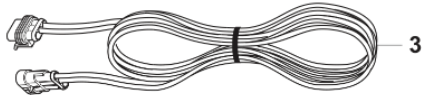

**AUTOMOWER 430X NERA  
INSTALLATION ACCESSORIES**

REF.	ART. NR	ARTIKELBESKRIVNING	ANMÄRKNING	KIT
1	599662601	DRIVENHET	Power unit EU	1
1	599662602	DRIVENHET	Power unit UK	1
1	599662603	DRIVENHET	Power unit CH	1
1	599662605	DRIVENHET	Power unit AU, NZ	1
2	579825103	KABLAGE KPL	Low Voltage Cable 3 m	1
3	579825104	KABLAGE KPL	Low Voltage Cable 5 m	1
4	579825101	KABLAGE KPL	Low Voltage Cable 20 m	1
4	579825102	KABLAGE KPL	Low Voltage Cable 10 m	1
5	967972101	INSTALLATION KIT	S Wire 150 m, Staples 300 pc, Connectors 3 pcs, Couplers 5 pcs	1
5	967972201	INSTALLATION KIT	M Wire 250 m, Staples 400 pc, Connectors 3 pcs, Couplers 5 pcs	1
5	967972301	INSTALLATION KIT	L Wire 400 m, Staples 600 pc, Connectors 5 pcs, Couplers 5 pcs	1
6	535129002	KOPPLING	Loop Wire Connector, Blister Pack 100 pcs	1
6	577864801	KOPPLING	Loop Wire Connector	1
7	501980203	KOPPLING	Coupler, 100 pcs	1
7	577864701	KOPPLING	Coupler	1
8	577864201	KLAMMER	100 pcs	1
9	597237802	VAJER	Wire, 50m	1
10	597237801	VAJER	Wire, 150m	1
11	580662006	VAJER	Wire, 250m	1
12	593297702	VAJER	Wire, 300m	1
12	522914102	VAJER	Wire, 500m	1
12	580662009	VAJER	Wire, 800m	1
15	597539501	SATS	Boundary wire repair kit	1
16	595084401	BLADE SET	Endurance Blade, 6 pcs	1
16	595084402	BLADE SET	Endurance Blade, 45 pcs	1
16	595084403	BLADE SET	Endurance Blade, 300 pcs	1
17	599805201	BLADE SET	Endurance HSS Blades 6 pcs	1
17	599805202	BLADE SET	Endurance HSS Blades 45 pcs	1
17	599805203	BLADE SET	Endurance HSS Blades 300 pcs	1
18	577606604	BLADE SET	Blades 300 pcs incl. Screws	1
18	577864603	BLADE SET	Blades 9 pcs incl. Screws	1
18	577606505	BLADE SET	Blades 45 pcs incl. Screws	1
18	599805302	BLADE SET	Blades 300 pcs	1
18	599805301	BLADE SET	Blades 45 pcs	1
19	970663401	EPOS MODULE	EPOS Plug-in kit, EU	1
19	970663403	EPOS MODULE	EPOS Plug-in kit, GB,IE	1
19	970663404	EPOS MODULE	EPOS Plug-in kit, CH	1
19	970663406	EPOS MODULE	EPOS Plug-in kit, NZ	1
19	970663407	EPOS MODULE	EPOS Plug-in kit, AU	1
20	535545301	EPOS MODULE	EPOS Plug-in, EU, GB, IE, CH	1
20	535545302	EPOS MODULE	EPOS Plug-in, AU	1
20	535545303	EPOS MODULE	EPOS Plug-in, NZ	1
21	970468201	REFERENCE STATION	Reference station, EU	1
21	970468203	REFERENCE STATION	Reference station, GB,IE	1
21	970468204	REFERENCE STATION	Reference station, CH	1
21	970468206	REFERENCE STATION	Reference station, NZ	1
21	970468207	REFERENCE STATION	Reference station, AU	1
22	597435801	SCREW	Anchor screws, 6pcs	1